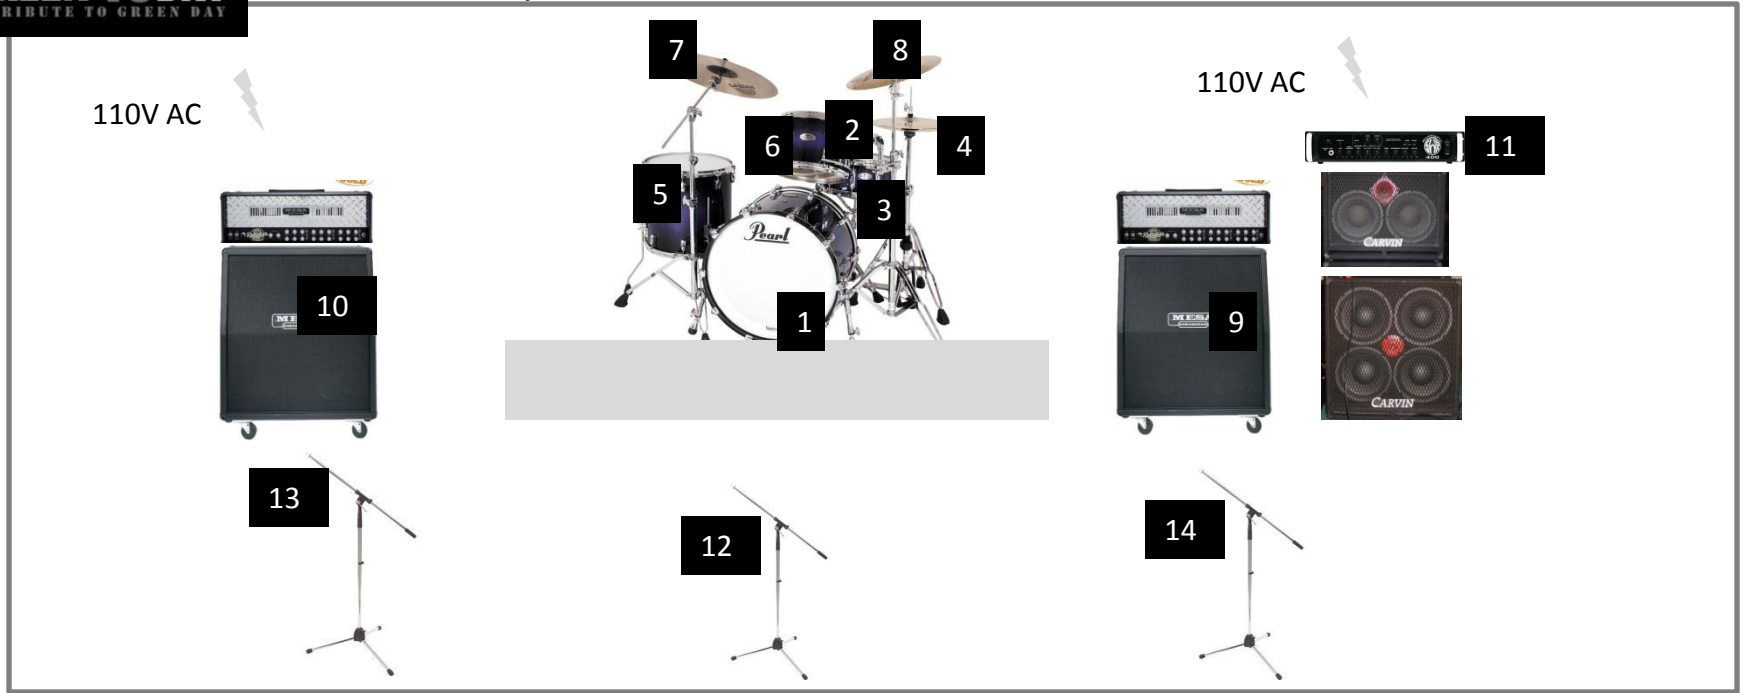

**STAGE PLOT / INPUT LIST**

Input	Instrument	Mic	Location	Stand
1	Kick	88/91/B52	Drum Stage	short boom
2	Snare Top	B57/57	Drum Stage	tall boom
3	Snare Bottom	B57/57	Drum Stage	tall boom
4	Hi Hat	81/451	Drum Stage	straight
5	Floor Tom	B98/504/408	Drum Stage	claw
6	Tom	B98/504/408	Drum Stage	claw
7	Overhead (SL)	414/81/451	Drum Stage	tall boom
8	Overhead (SR)	414/81/451	Drum Stage	tall boom
9	Guitar Amp 1	409/B57/57	Stage Left /inside	short boom
10	Guitar Amp 2	409/B57/57	Stage Right	short boom
11	Bass - DI	Active	Stage Left /Outside	
12	Vocal1 Brian	Wireless MIC	Center front	tall boom
13	Vocal2 Kevin	58/B58/87	Stage Right	tall boom
14	Vocal3 Jim	58/B58/87	Stage Left	tall boom

Front view w/ Stage banner/sign

Amp Screens (Cover Amps)

Amp Screens (cover amps)

Box stand

Box stand